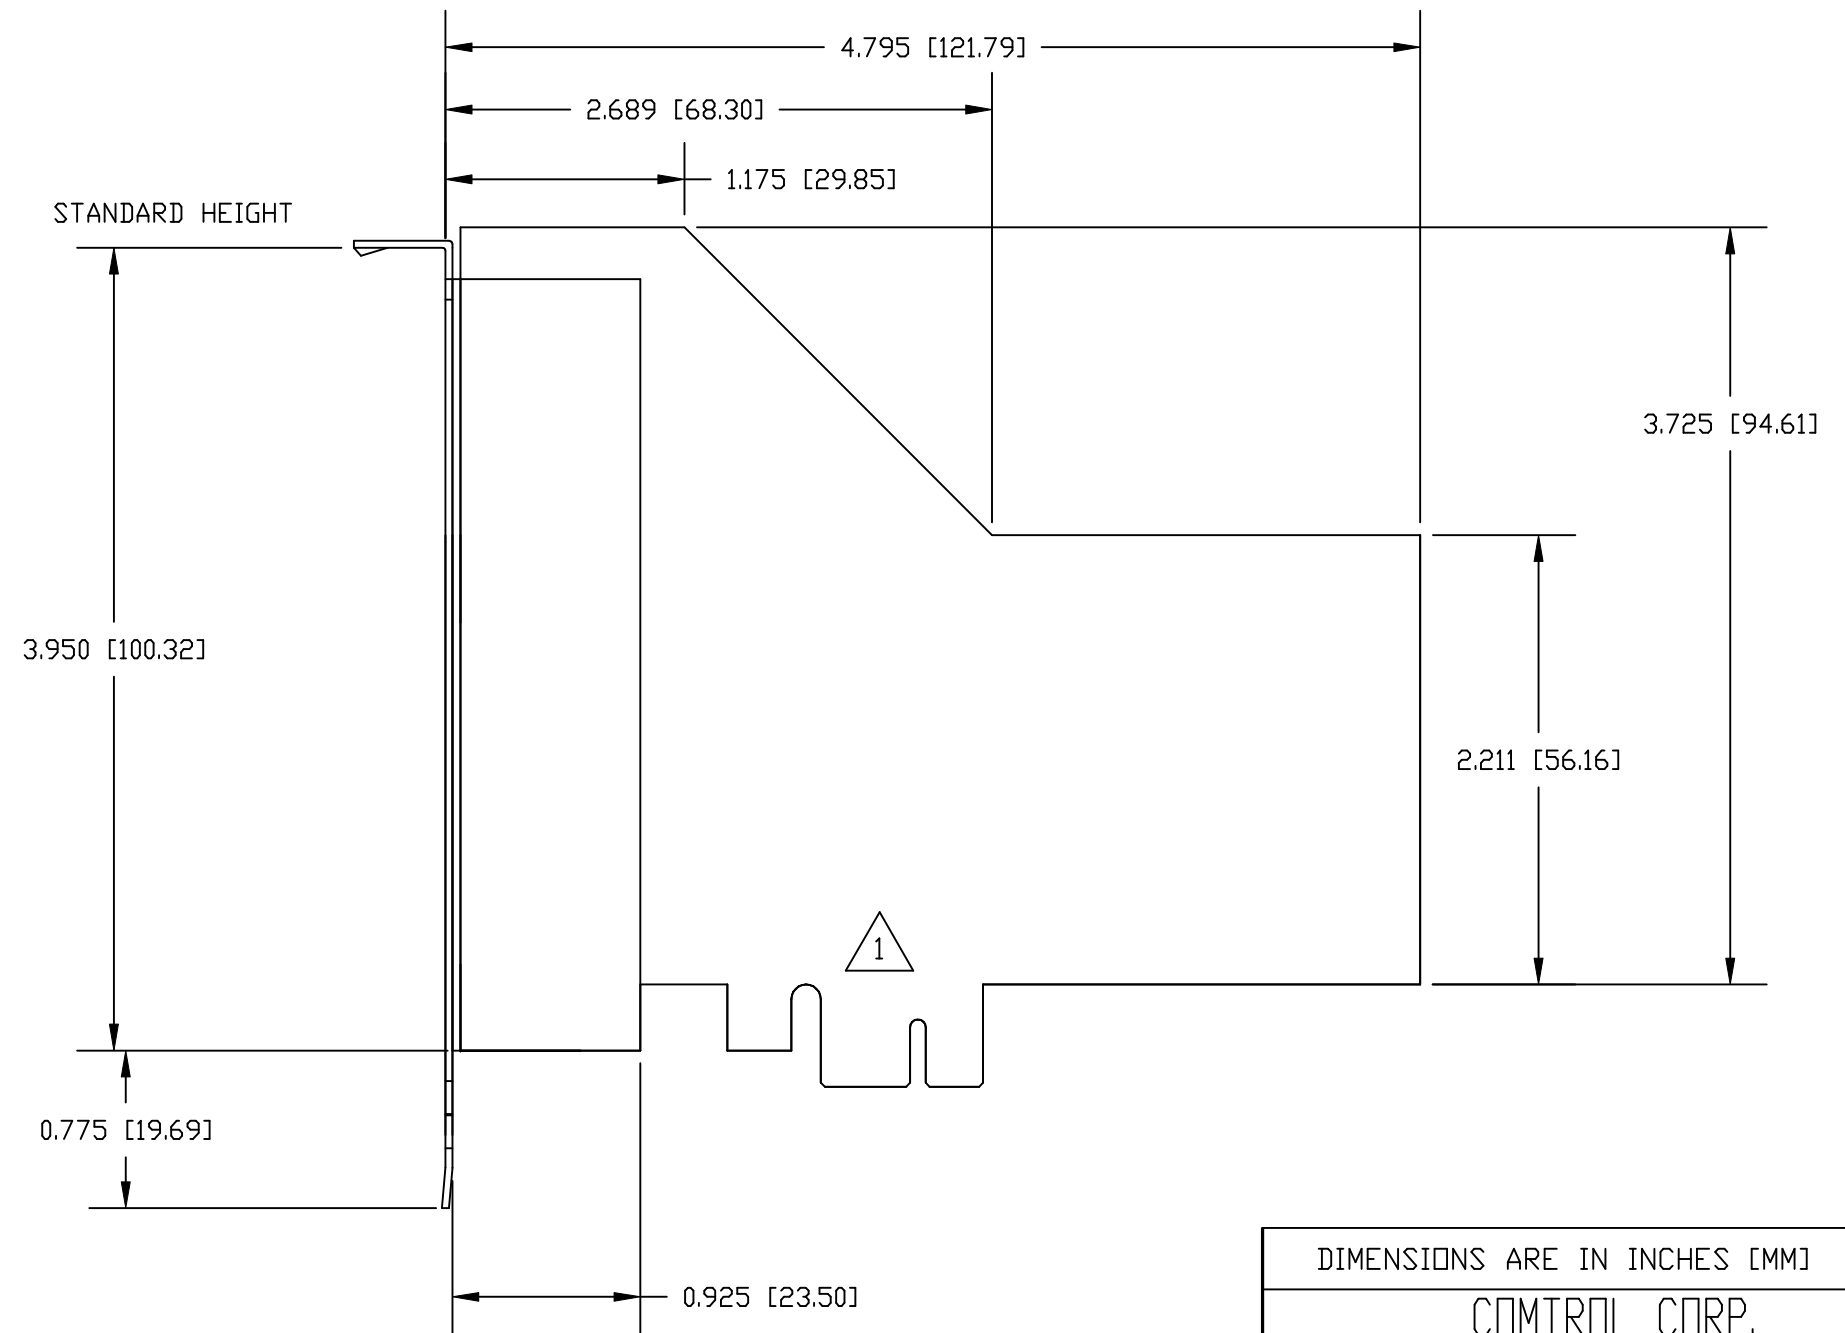

REVISION RECORD					
REV	ECD	DESCRIPTION	DATE	DRFT	APVD
01	N/A	Initial release for review	01/26/11	SJL	

NOTES:  
 1. FOR MORE DETAILED DIMENSIONS, REFER TO PCI EXPRESS CARD ELECTROMECHANICAL SPECIFICATION, REV 1.0A.

DIMENSIONS ARE IN INCHES [MM]				
CONTROL CORP.				
TITLE ROCKETPORT EXPRESS, 8J 31310-6				
FILENAME RP_EXPRESS_8J_01.DWG				
SIZE B	BY SJL	DATE 01/26/11	REV 01	SHEET 1 OF 1