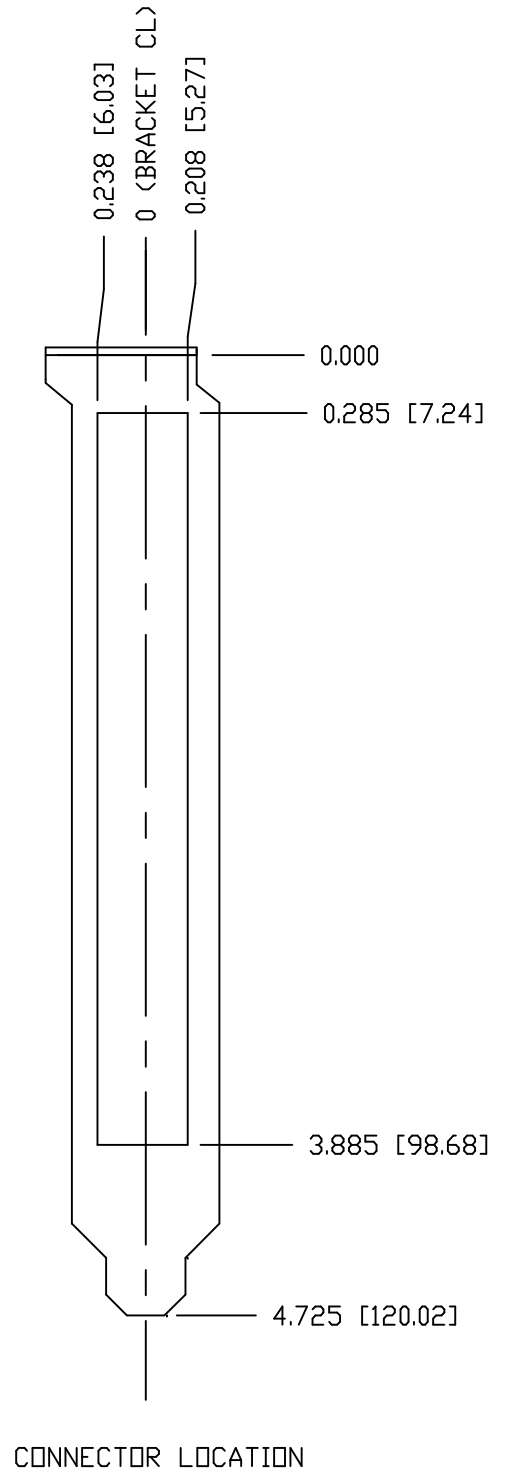

REVISION RECORD					
REV	ECD	DESCRIPTION	DATE	DRFT	APVD
01	N/A	Initial release for review	01/26/11	SJL	

NOTES:  
 1. FOR MORE DETAILED DIMENSIONS, REFER TO PCI EXPRESS CARD ELECTROMECHANICAL SPECIFICATION, REV 1.0A.

DIMENSIONS ARE IN INCHES [MM]				
CONTROL CORP.				
TITLE ROCKETPORT EXPRESS, 8J 31310-6				
FILENAME RP_EXPRESS_8J_01.DWG				
SIZE B	BY SJL	DATE 01/26/11	REV 01	SHEET 1 OF 1