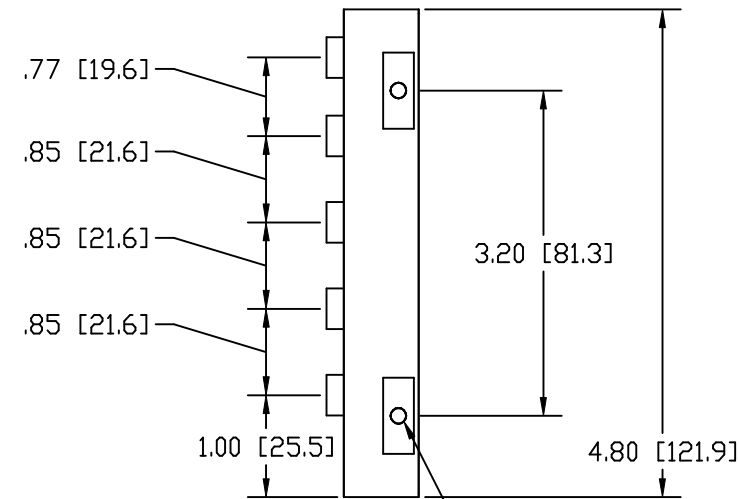

REVISION RECORD

REV	ECO	DESCRIPTION	DATE	DRFT	APVD
01	N/A	INITIAL RELEASE FOR REVIEW	11/18/08	SJL	

4-40 THREADED HOLE  
MAX SCREW LENGTH .25 [6.3]  
(6 PLACES)

MINI MOUNTING CLIP DIMENSIONS (NOT TO SCALE)

DIMENSIONS ARE IN INCHES [MM]

CONTROL CORP.

TITLE  
ROCKETPORT INTERFACE, DB25,  
RS-232/422/485, 8-PORT STD  
30080-9

FILENAME  
RP\_IFC\_DB25\_8P\_STD\_01.DWG

SIZE B	BY SJL	DATE 11/18/08	REV 01	SHEET 1 OF 1
-----------	-----------	------------------	-----------	--------------