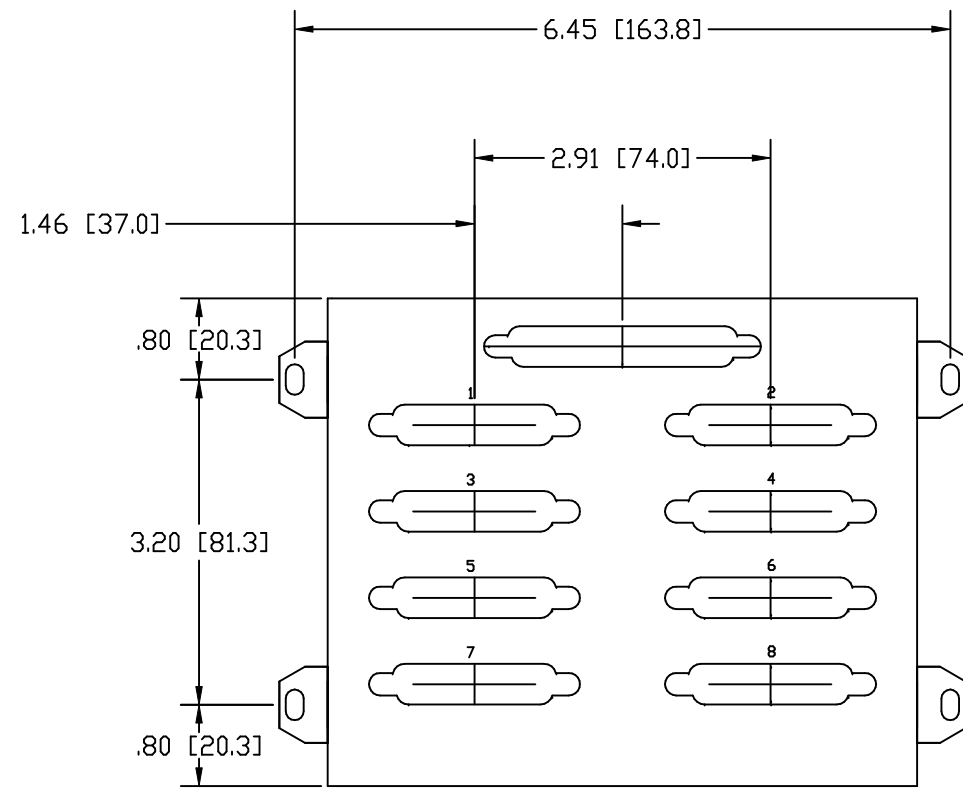

REVISION RECORD

REV	ECO	DESCRIPTION	DATE	DRFT	APVD
01	N/A	INITIAL RELEASE FOR REVIEW	11/18/08	SJL	

4-40 THREADED HOLE  
MAX SCREW LENGTH .25 [6.3]  
(6 PLACES)

MINI MOUNTING CLIP DIMENSIONS (NOT TO SCALE)

DIMENSIONS ARE IN INCHES [MM]

CONTROL CORP.

TITLE  
ROCKETPORT INTERFACE, DB25,  
RS-232/422/485, 8-PORT STD  
30080-9

FILENAME  
RP\_IFC\_DB25\_8P\_STD\_01.DWG

SIZE B	BY SJL	DATE 11/18/08	REV 01	SHEET 1 OF 1
-----------	-----------	------------------	-----------	--------------