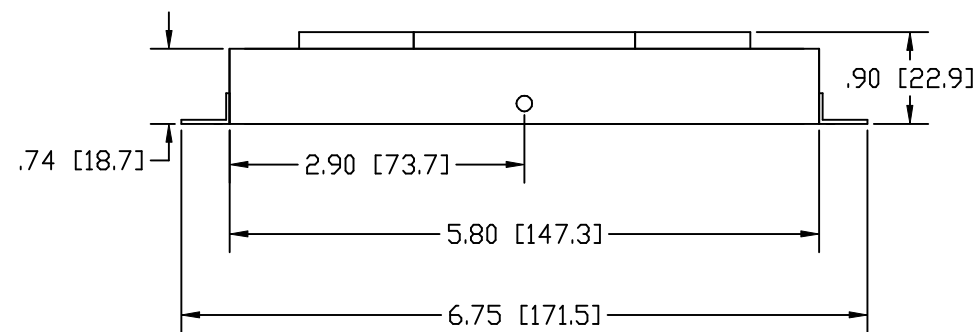

REVISION RECORD

REV	ECO	DESCRIPTION	DATE	DRFT	APVD
01	N/A	INITIAL RELEASE FOR REVIEW	11/18/08	SJL	

4-40 THREADED HOLE  
MAX SCREW LENGTH .25 [6.3]  
(6 PLACES)

MINI MOUNTING CLIP DIMENSIONS (NOT TO SCALE)

DIMENSIONS ARE IN INCHES [MM]

CONTROL CORP.

TITLE  
ROCKETPORT INTERFACE, DB25,  
RS-232/422/485, 8-PORT STD  
30080-9

FILENAME  
RP\_IFC\_DB25\_8P\_STD\_01.DWG

SIZE B	BY SJL	DATE 11/18/08	REV 01	SHEET 1 OF 1
-----------	-----------	------------------	-----------	--------------