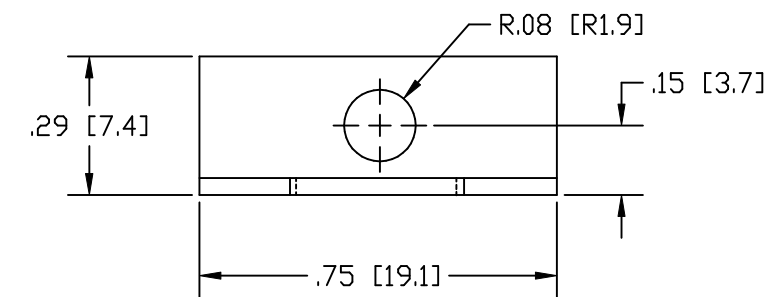

REVISION RECORD

REV	ECO	DESCRIPTION	DATE	DRFT	APVD
01	N/A	INITIAL RELEASE FOR REVIEW	11/18/08	SJL	

4-40 THREADED HOLE  
MAX SCREW LENGTH .25 [6.3]  
(6 PLACES)

MINI MOUNTING CLIP DIMENSIONS (NOT TO SCALE)

DIMENSIONS ARE IN INCHES [MM]

CONTROL CORP.

TITLE  
ROCKETPORT INTERFACE, DB25,  
RS-232/422/485, 8-PORT STD  
30080-9

FILENAME  
RP\_IFC\_DB25\_8P\_STD\_01.DWG

SIZE B	BY SJL	DATE 11/18/08	REV 01	SHEET 1 OF 1
-----------	-----------	------------------	-----------	--------------