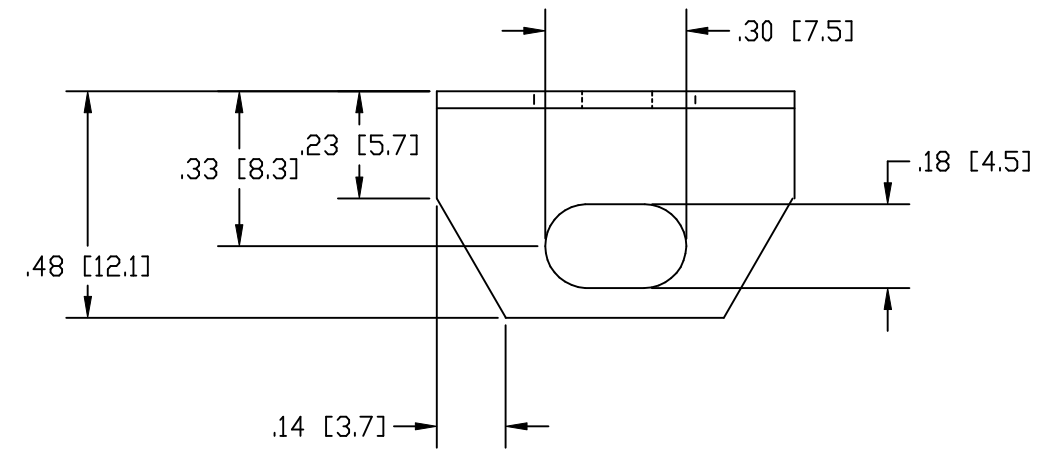

REVISION RECORD

REV	ECO	DESCRIPTION	DATE	DRFT	APVD
01	N/A	INITIAL RELEASE FOR REVIEW	11/18/08	SJL	

4-40 THREADED HOLE  
MAX SCREW LENGTH .25 [6.3]  
(6 PLACES)

MINI MOUNTING CLIP DIMENSIONS (NOT TO SCALE)

DIMENSIONS ARE IN INCHES [MM]

CONTROL CORP.

TITLE  
ROCKETPORT INTERFACE, DB25,  
RS-232/422/485, 8-PORT STD  
30080-9

FILENAME  
RP\_IFC\_DB25\_8P\_STD\_01.DWG

SIZE B	BY SJL	DATE 11/18/08	REV 01	SHEET 1 OF 1
-----------	-----------	------------------	-----------	--------------