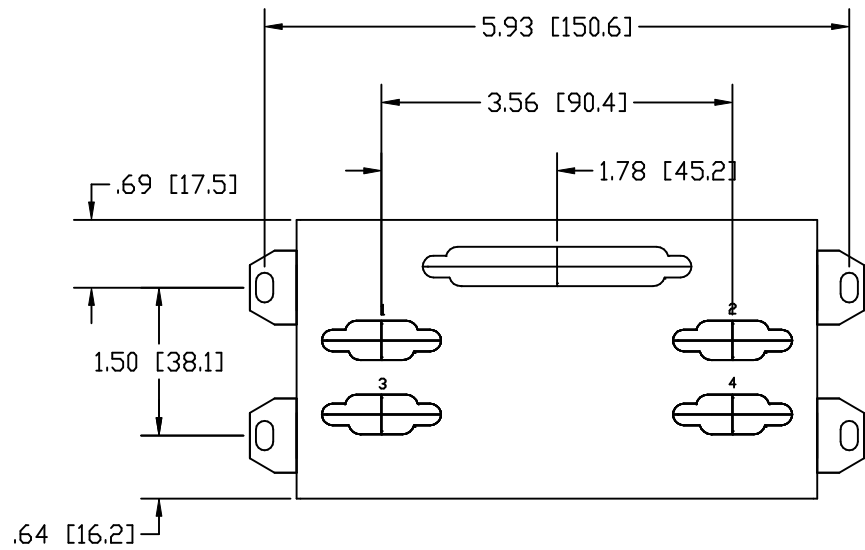

REVISION RECORD					
REV	ECO	DESCRIPTION	DATE	DRFT	APVD
01	N/A	INITIAL RELEASE FOR REVIEW	02/26/08	SJL	

4-40 THREADED HOLE
MAX SCREW LENGTH .25 [6.3]
(6 PLACES)

MINI MOUNTING CLIP DIMENSIONS (NOT TO SCALE)

DIMENSIONS ARE IN INCHES [MM]				
CONTROL CORP.				
TITLE ROCKETPORT INTERFACE, DB9, RS-232/422/485, 4-PORT 30050-2				
FILENAME RP_IFC_DB9_4P_01.DWG				
SIZE B	BY SJL	DATE 02/26/08	REV 01	SHEET 1 OF 1