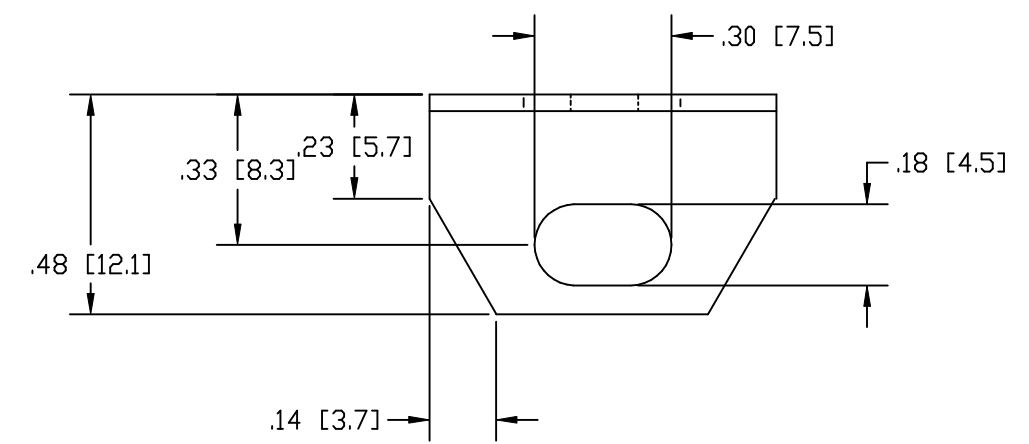

REVISION RECORD					
REV	ECO	DESCRIPTION	DATE	DRFT	APVD
01	N/A	INITIAL RELEASE FOR REVIEW	02/26/08	SJL	

4-40 THREADED HOLE
MAX SCREW LENGTH .25 [6.3]
(6 PLACES)

MINI MOUNTING CLIP DIMENSIONS (NOT TO SCALE)

DIMENSIONS ARE IN INCHES [MM]				
CONTROL CORP.				
TITLE ROCKETPORT INTERFACE, DB9, RS-232/422/485, 4-PORT 30050-2				
FILENAME RP_IFC_DB9_4P_01.DWG				
SIZE B	BY SJL	DATE 02/26/08	REV 01	SHEET 1 OF 1