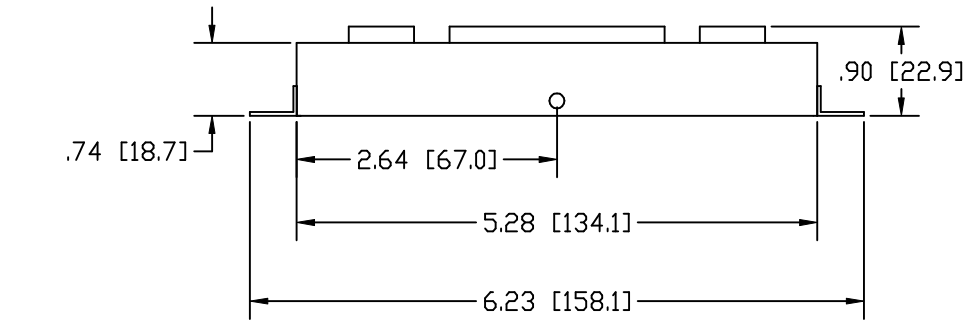

REVISION RECORD					
REV	ECO	DESCRIPTION	DATE	DRFT	APVD
01	N/A	INITIAL RELEASE FOR REVIEW	02/26/08	SJL	

4-40 THREADED HOLE
MAX SCREW LENGTH .25 [6.3]
(6 PLACES)

MINI MOUNTING CLIP DIMENSIONS (NOT TO SCALE)

DIMENSIONS ARE IN INCHES [MM]				
CONTROL CORP.				
TITLE ROCKETPORT INTERFACE, DB9, RS-232/422/485, 4-PORT 30050-2				
FILENAME RP_IFC_DB9_4P_01.DWG				
SIZE B	BY SJL	DATE 02/26/08	REV 01	SHEET 1 OF 1