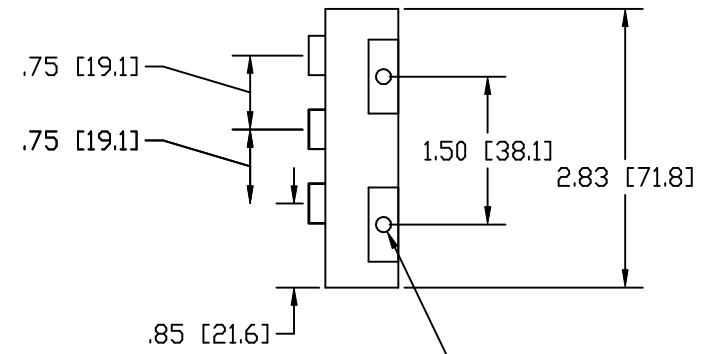

REVISION RECORD					
REV	ECO	DESCRIPTION	DATE	DRFT	APVD
01	N/A	INITIAL RELEASE FOR REVIEW	02/26/08	SJL	

4-40 THREADED HOLE
MAX SCREW LENGTH .25 [6.3]
(6 PLACES)

MINI MOUNTING CLIP DIMENSIONS (NOT TO SCALE)

DIMENSIONS ARE IN INCHES [MM]				
CONTROL CORP.				
TITLE ROCKETPORT INTERFACE, DB9, RS-232/422/485, 4-PORT 30050-2				
FILENAME RP_IFC_DB9_4P_01.DWG				
SIZE B	BY SJL	DATE 02/26/08	REV 01	SHEET 1 OF 1