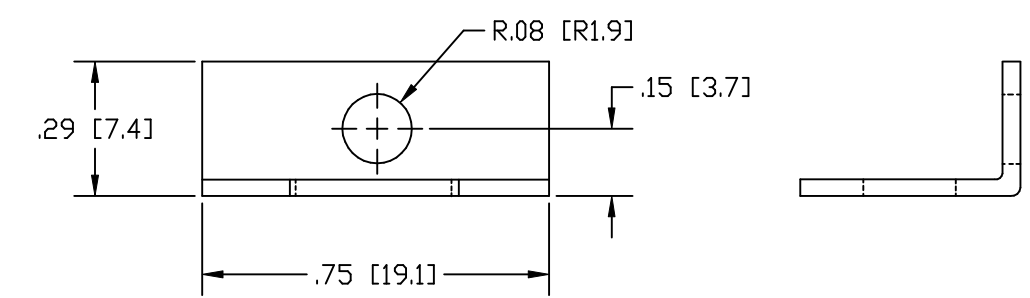

REVISION RECORD					
REV	ECO	DESCRIPTION	DATE	DRFT	APVD
01	N/A	INITIAL RELEASE FOR REVIEW	02/26/08	SJL	

4-40 THREADED HOLE
MAX SCREW LENGTH .25 [6.3]
(6 PLACES)

MINI MOUNTING CLIP DIMENSIONS (NOT TO SCALE)

DIMENSIONS ARE IN INCHES [MM]				
CONTROL CORP.				
TITLE ROCKETPORT INTERFACE, DB9, RS-232/422/485, 4-PORT 30050-2				
FILENAME RP_IFC_DB9_4P_01.DWG				
SIZE B	BY SJL	DATE 02/26/08	REV 01	SHEET 1 OF 1